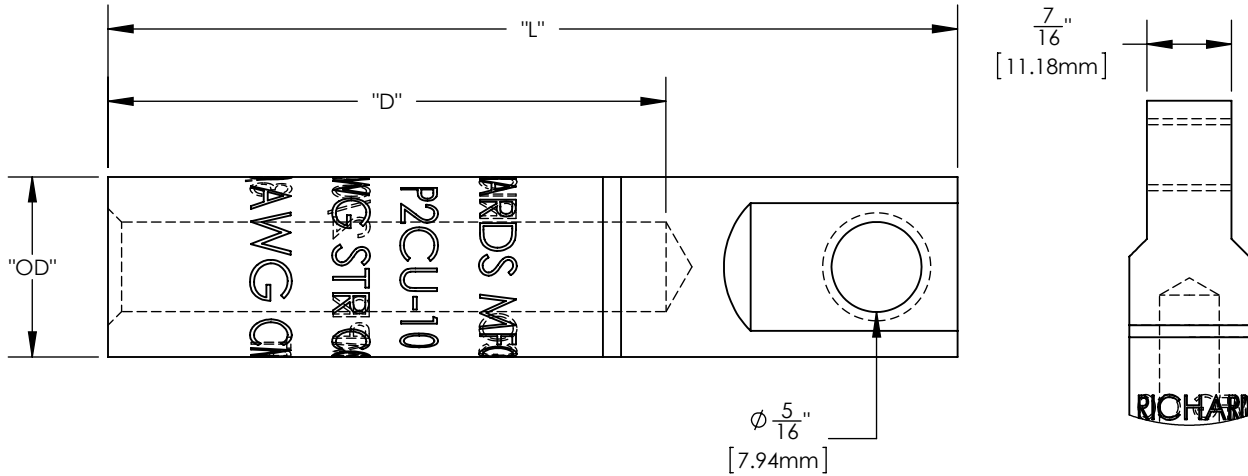

Product Specifications

200 Amp Copper Compression Lug

View 1

View 2

Size	Outer Diameter	"D" (in.)	"L" (in.)	Cable Size	
				Stranded	Compact
03	0.625	1.940	2.950	#6	#5
04	0.625	1.940	2.950	#5	#4
05	0.625	1.940	2.950	#4	#3
06	0.625	1.940	2.950	#3	#2
07	0.625	1.940	2.950	#2	#1
08	0.625	1.940	2.950	#1	1/0
09	0.625	1.940	2.950	1/0	2/0
10	0.650	1.940	2.950	2/0	3/0
11	0.781	1.690	2.750	3/0	4/0
12	0.781	1.690	2.750	4/0	250