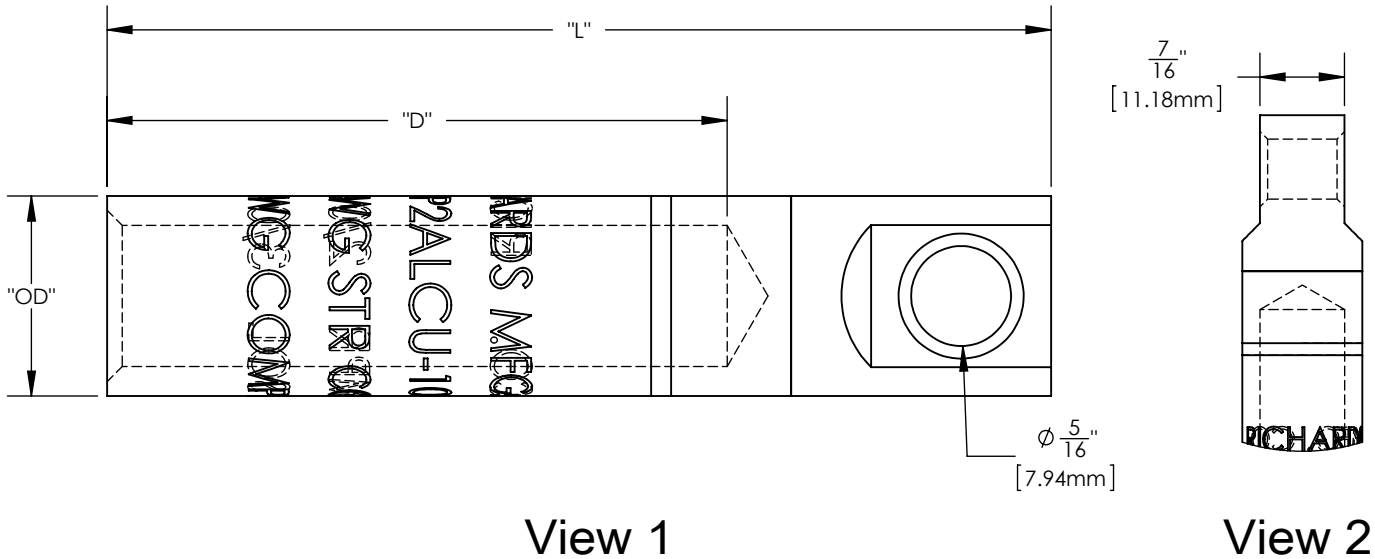

Product Specifications

200 Amp Bi-Metal Compression Lug

View 1

View 2

Size	Outer Diameter	"D" (in.)	"L" (in.)	Cable Size	
				Compact	Stranded
03	0.625	1.940	2.950	#6	#5
04	0.625	1.940	2.950	#5	#4
05	0.625	1.940	2.950	#4	#3
06	0.625	1.940	2.950	#3	#2
07	0.625	1.940	2.950	#2	#1
08	0.625	1.940	2.950	#1	1/0
09	0.625	1.940	2.950	1/0	2/0
10	0.650	1.940	2.950	2/0	3/0
11	0.781	1.690	2.750	3/0	4/0
12	0.781	1.690	2.750	4/0	250