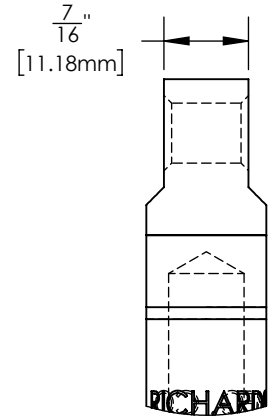

Product Specifications

200 Amp Bi-Metallic Lugs

View 1

View 2

Size	Outer Diameter (in.)	"D" (in.)	"L" (in.)	Cable Size	
				Stranded Compressed	Compact
03	0.625	1.940	2.950	#6	#5
04	0.625	1.940	2.950	#5	#4
05	0.625	1.940	2.950	#4	#3
06	0.625	1.940	2.950	#3	#2
07	0.625	1.940	2.950	#2	#1
08	0.625	1.940	2.950	#1	1/0
09	0.625	1.940	2.950	1/0	2/0
10	0.625	1.940	2.950	2/0	3/0
11	0.781	1.690	2.750	3/0	4/0
12	0.781	1.690	2.750	4/0	250