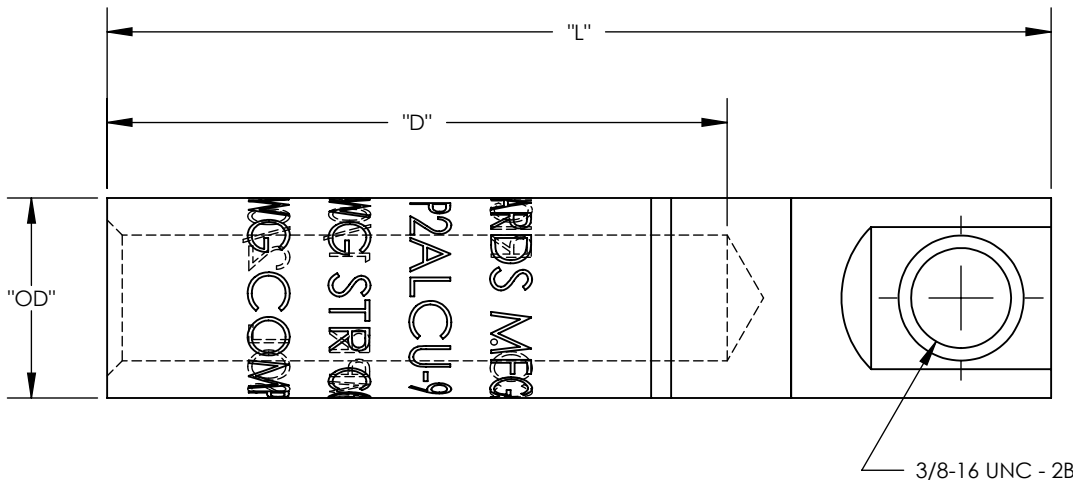

Product Specifications

200 Amp Bi-Metallic Lugs

View 1

View 2

Size	Outer Diameter (in.)	"D" (in.)	"L" (in.)	Cable Size	
				Stranded Compressed	Compact
03	0.625	1.940	2.950	#6	#5
04	0.625	1.940	2.950	#5	#4
05	0.625	1.940	2.950	#4	#3
06	0.625	1.940	2.950	#3	#2
07	0.625	1.940	2.950	#2	#1
08	0.625	1.940	2.950	#1	1/0
09	0.625	1.940	2.950	1/0	2/0
10	0.625	1.940	2.950	2/0	3/0
11	0.781	1.690	2.750	3/0	4/0
12	0.781	1.690	2.750	4/0	250